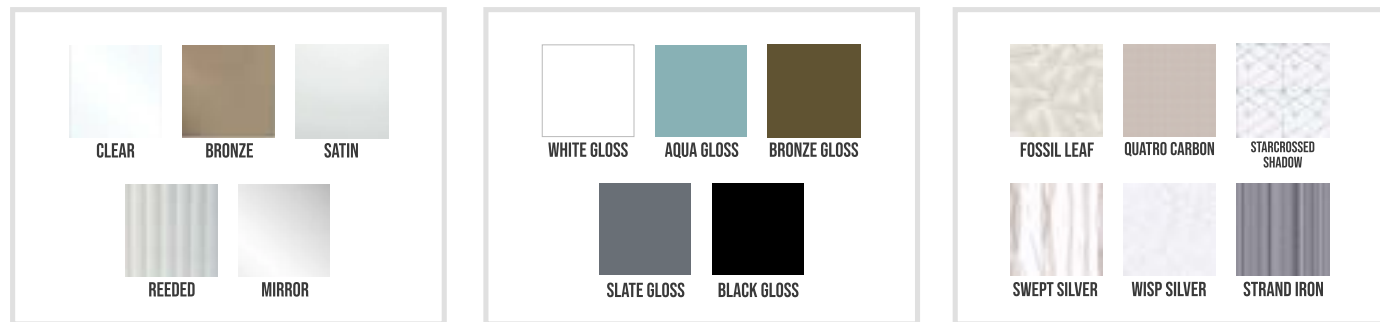

Step 3 - Choose the Insert