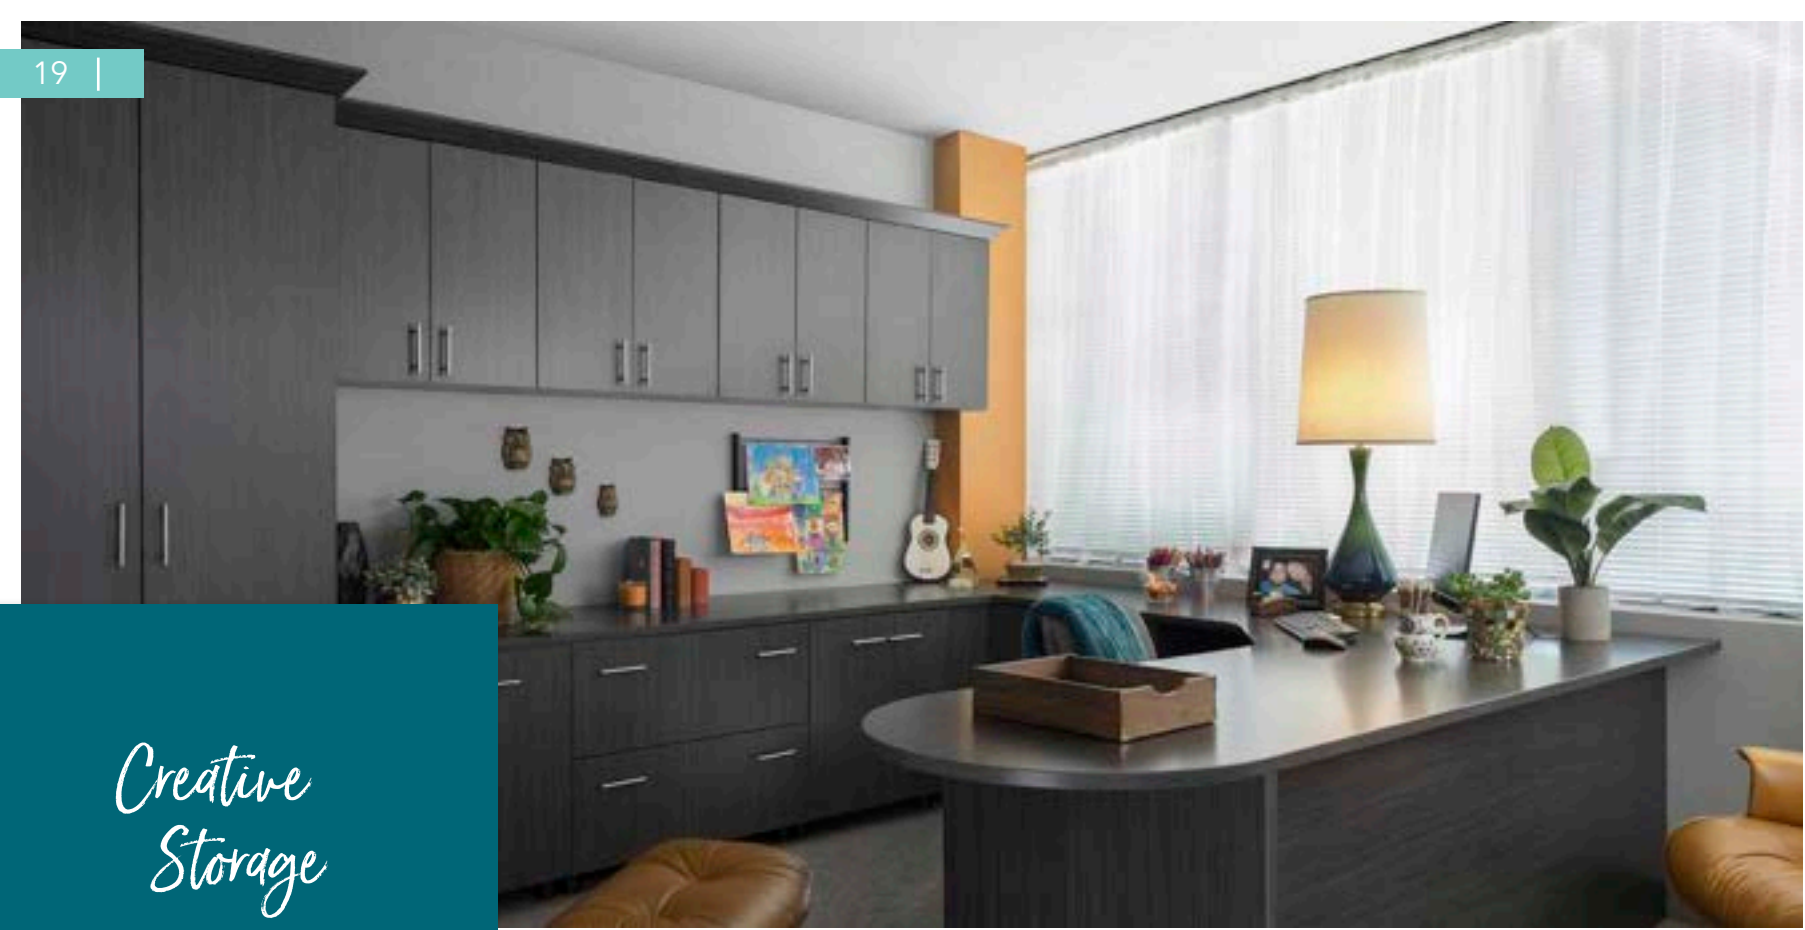

Creative Storage

Personalized storage is just the beginning of a functional workspace. Our designers will help transform your space into a creative haven for crafting or a relaxed professional space for your home office; whatever your needs are we'll make your dream a reality.