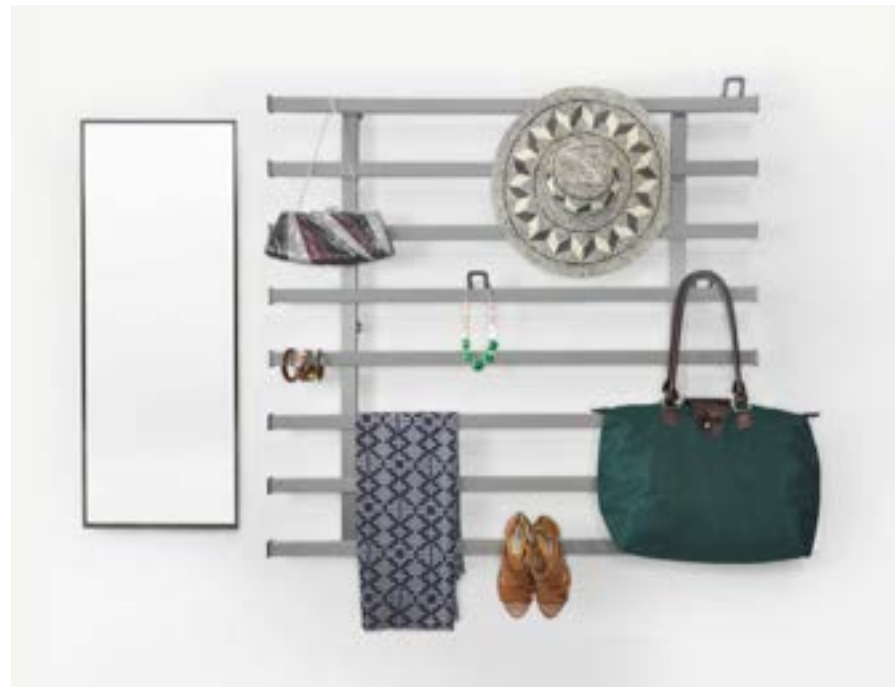

DELUXE SWIVEL ironing board    SHELF MOUNT ironing board    SLIDING SPICE/CAN rack\*    SLIDING WINE BOTTLE rack\*

SLIDING JEWELRY tray    JEWELRY tray    WARDROBE lift

*4 Hook Options*

The Symphony Organizer is an innovative way to take full advantage of any empty wall space in your home in order to maximize your storage options. The Symphony comes in several size options and is able to be customized to your needs through the adjustable accessories that are available.