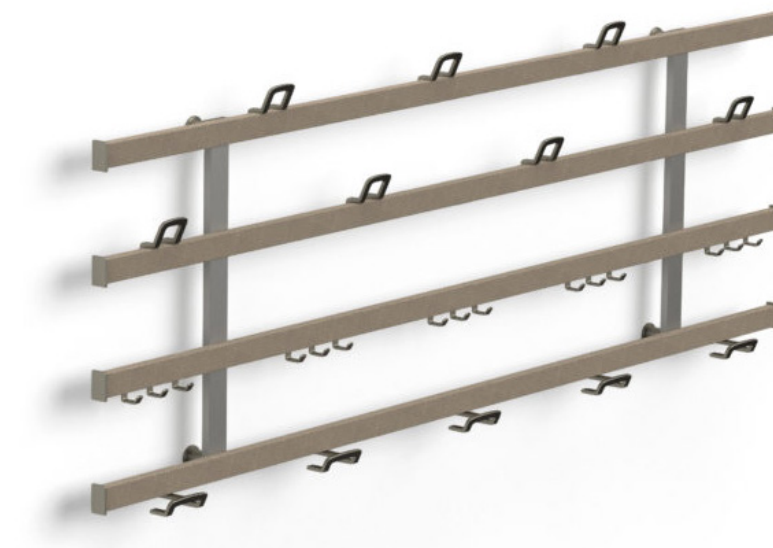

AVAILABLE FINISHES I

SYMPHONY ORGANIZER

AVAILABLE LEATHER OPTIONS

AVAILABLE METAL FINISHES

4 Hook Options

The Symphony Organizer is an innovative way to take full advantage of any empty wall space in your home in order to maximize your storage options. The Symphony comes in several size options and is able to be customized to your needs through the adjustable accessories that are available.