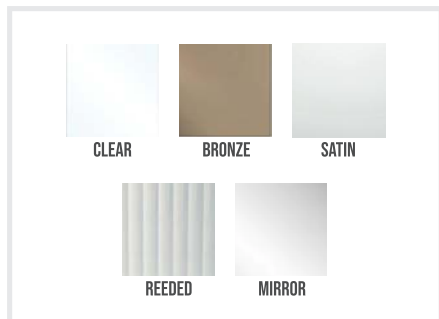

SHOWN IN MATTE NICKEL

SHOWN IN MATTE ALUMINUM & SLATE FABRIC

* Available in Chrome, Brushed Chrome, Matte Nickel, Bronze
 † Available in Brushed Chrome, Matte Nickel
 ‡ Available in all colors except Graphite

* Available in Chrome only
 † Available in Brushed Chrome, Matte Nickel
 ^ Available in Chrome, Bronze
 § Available in Matte Nickel, Chrome, Bronze
 ¶ Available in Matte Nickel, Brushed Chrome, & Bronze

Step 1 - Choose the Frame

AF004 AF011 AF014

Step 2 - Choose the Finish

POLISHED CHROME BRUSHED CHROME MATTE NICKEL MATTE GOLD GRAPHITE BLACK

Step 3 - Choose the Insert

LIGHTING OPTIONS

Custom lighting is the perfect finishing touch for any luxury closet. With both options of strip lighting and puck lights in addition to lighted shelves, the possibilities are truly endless! Wanting a stand-out look? We also offer vertical lighting that will bring a modern, stunning appeal to any space. Create a show-stopping look for your home that truly highlights your custom storage.