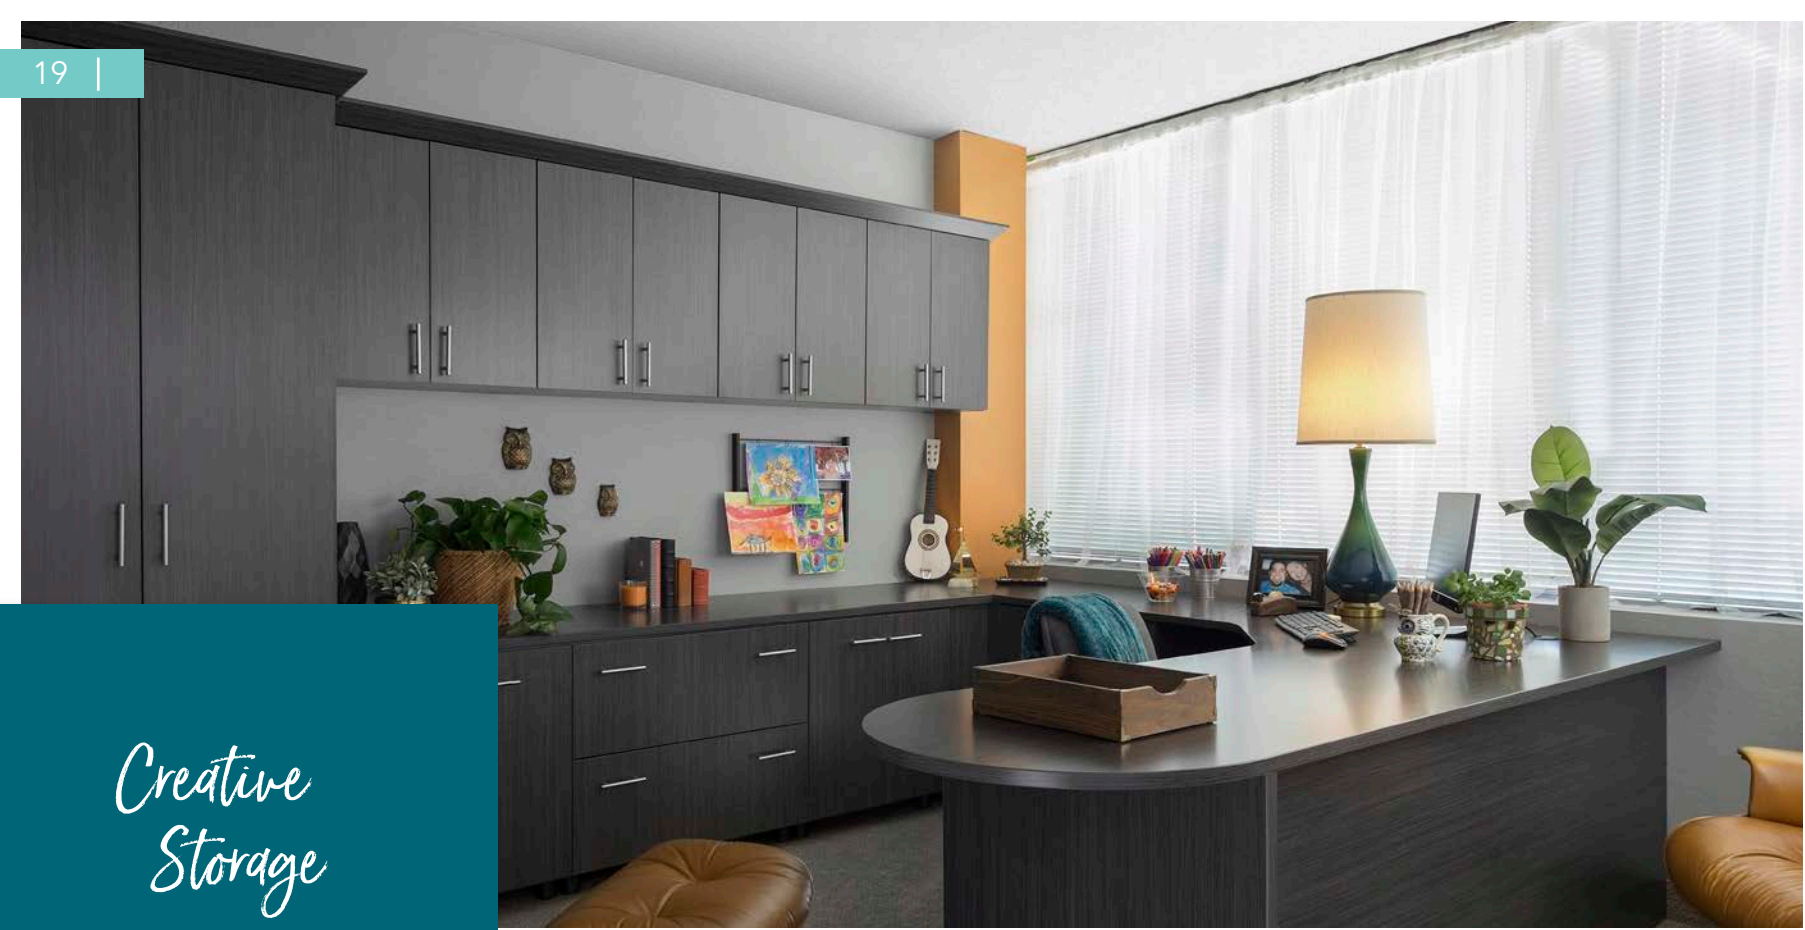

Creative Storage

Personalized storage is just the beginning of a functional workspace. Our designers will help transform your space into a creative haven for crafting or a relaxed professional space for your home office; whatever your needs are we'll make your dream a reality.