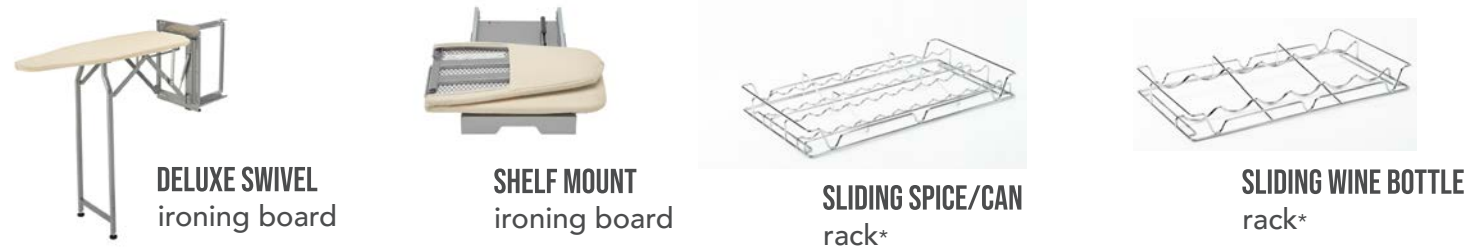

AVAILABLE FINISHES I

SYMPHONY ORGANIZER

AVAILABLE LEATHER OPTIONS

AVAILABLE METAL FINISHES

4 Hook Options

The Symphony Organizer is an innovative way to take full advantage of any empty wall space in your home in order to maximize your storage options. The Symphony comes in several size options and is able to be customized to your needs through the adjustable accessories that are available.