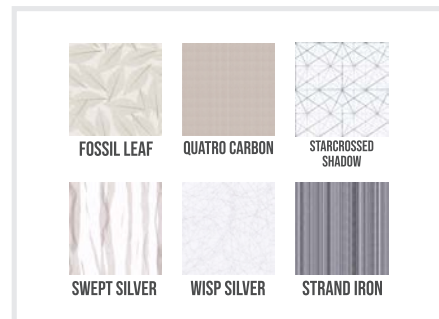

SHOWN IN MATTE NICKEL

SHOWN IN MATTE ALUMINUM & SLATE FABRIC

* Available in Chrome, Brushed Chrome, Matte Nickel, Bronze
 † Available in Brushed Chrome, Matte Nickel
 ‡ Available in all colors except Graphite

Step 1 - Choose the Frame

AF004 AF011 AF014

Step 2 - Choose the Finish

POLISHED CHROME BRUSHED CHROME MATTE NICKEL MATTE GOLD GRAPHITE BLACK

Step 3 - Choose the Insert

LIGHTING OPTIONS

Custom lighting is the perfect finishing touch for any luxury closet. With both options of strip lighting and puck lights in addition to lighted shelves, the possibilities are truly endless! Wanting a stand-out look? We also offer vertical lighting that will bring a modern, stunning appeal to any space. Create a show-stopping look for your home that truly highlights your custom storage.