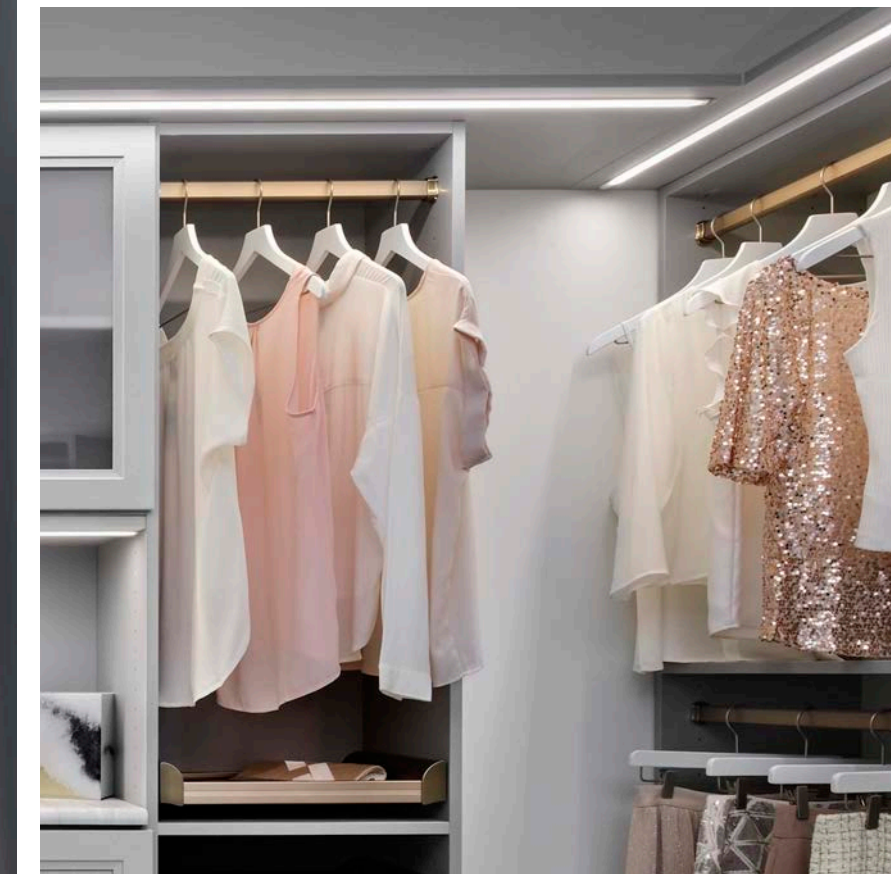

Step 1 - Choose the Frame

AF004 AF011 AF014

Step 2 - Choose the Finish

POLISHED CHROME BRUSHED CHROME MATTE NICKEL MATTE GOLD GRAPHITE BLACK

Step 3 - Choose the Insert

LIGHTING OPTIONS

Custom lighting is the perfect finishing touch for any luxury closet. With both options of strip lighting and puck lights in addition to lighted shelves, the possibilities are truly endless! Wanting a stand-out look? We also offer vertical lighting that will bring a modern, stunning appeal to any space. Create a show-stopping look for your home that truly highlights your custom storage.