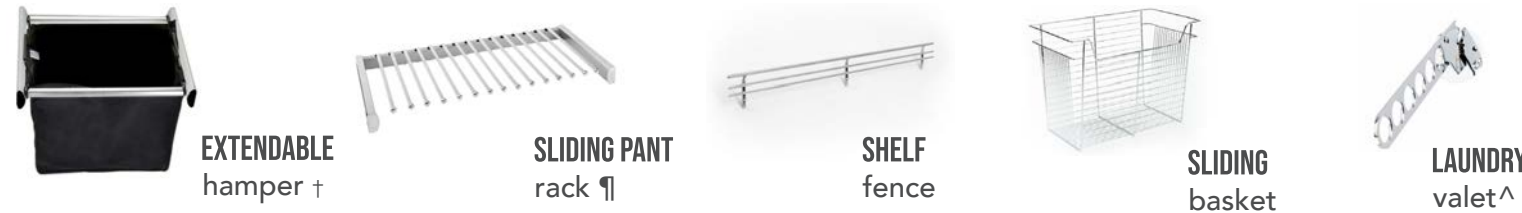

Where style meets functionality-- our hardware accessories enhance the capabilities of your custom storage design while also providing both a contemporary and timeless appeal. Each of our hardware accessories comes in multiple finishes, each one being a luxurious addition to your home.

AVAILABLE FINISHES I

SYMPHONY ORGANIZER

AVAILABLE LEATHER OPTIONS

AVAILABLE METAL FINISHES

4 Hook Options

The Symphony Organizer is an innovative way to take full advantage of any empty wall space in your home in order to maximize your storage options. The Symphony comes in several size options and is able to be customized to your needs through the adjustable accessories that are available.

* Available in Chrome only
 † Available in Brushed Chrome, Matte Nickel
 ^ Available in Chrome, Bronze
 § Available in Matte Nickel, Chrome, Bronze
 ¶ Available in Matte Nickel, Brushed Chrome, & Bronze