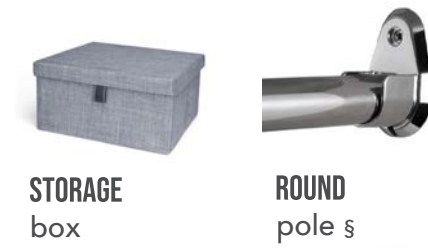

SHOWN IN MATTE ALUMINUM & SLATE FABRIC

* Available in Chrome, Brushed Chrome, Matte Nickel, Bronze
† Available in Brushed Chrome, Matte Nickel
‡ Available in all colors except Graphite

† Available in Brushed Chrome & Matte Nickel
‡ Available in all colors except Graphite
† Available in Chrome, Brushed Chrome, Matte Nickel, Bronze
§ Available in Chrome only
+ Compact size also available