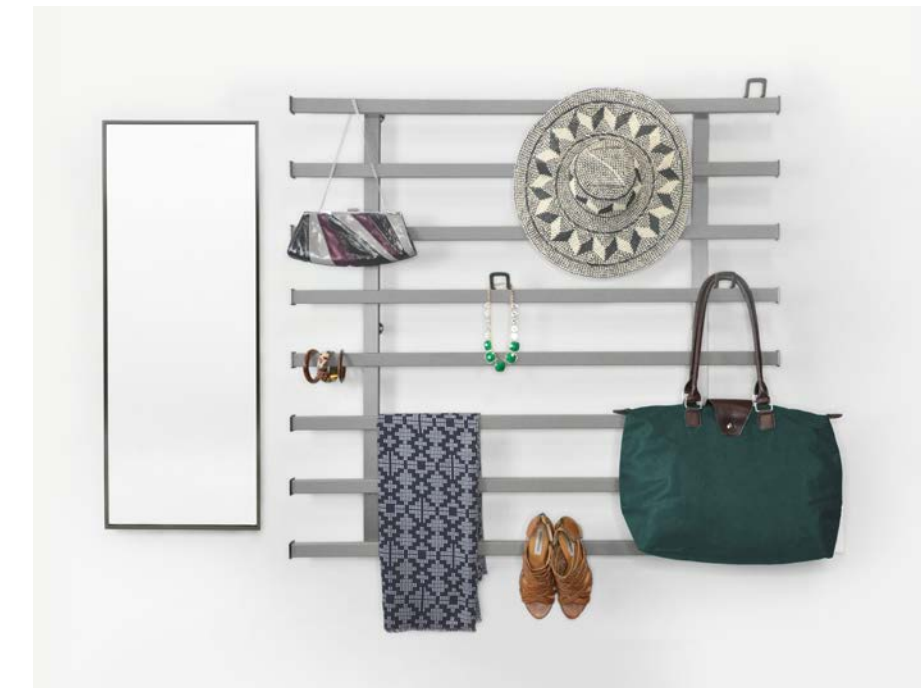

AVAILABLE FINISHES I

SYMPHONY ORGANIZER

AVAILABLE LEATHER OPTIONS

AVAILABLE METAL FINISHES

4 Hook Options

The Symphony Organizer is an innovative way to take full advantage of any empty wall space in your home in order to maximize your storage options. The Symphony comes in several size options and is able to be customized to your needs through the adjustable accessories that are available.